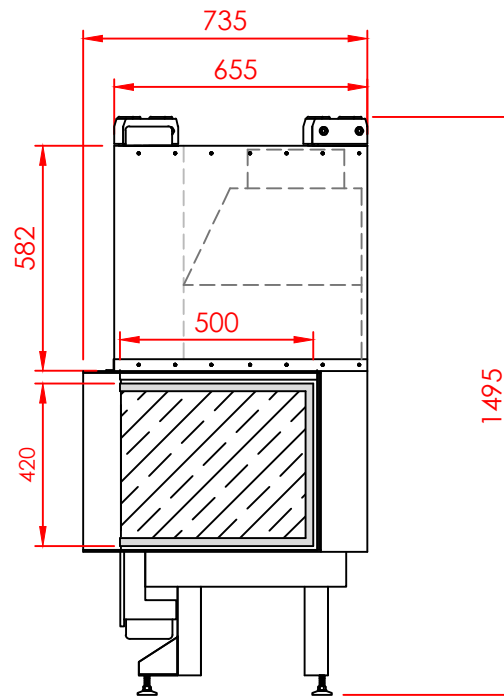

Front

Series:	CORNER	
Model:	Architectural	
Type:	119x42 L/R	
Specials:	STD	

REGAL FIRE

Nea Redestos, Thermi, 57001
Thessaloniki GREECE
t: +30 2310 461386 f: +30 2310 461493
e: info@regal.com.gr
www.tzakiaregal.gr | www.regal.com.gr