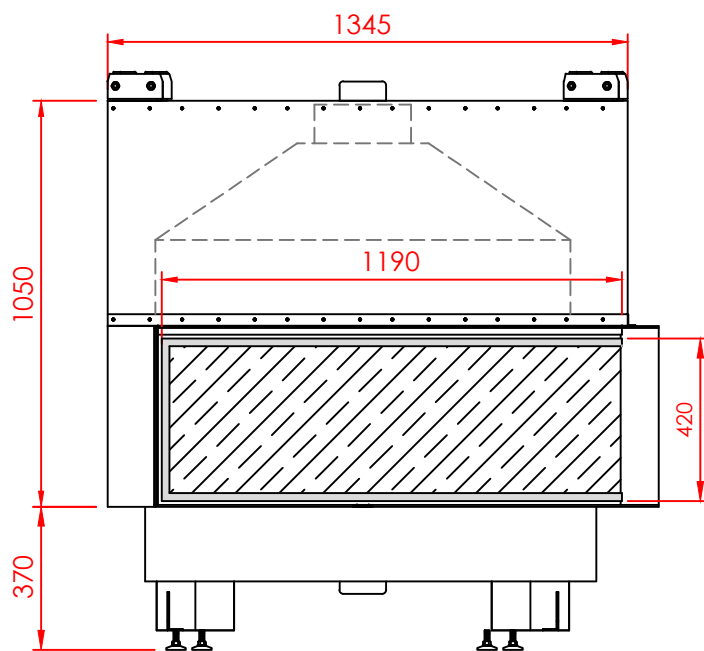

Side

Series:	CORNER	
Model:	Architectural	
Type:	119x42 L/R	
Specials:	STD	

REGAL FIRE

Nea Redestos, Thermi, 57001
Thessaloniki GREECE
t: +30 2310 461386 f: +30 2310 461493
e: info@regal.com.gr
www.tzakiaregal.gr | www.regal.com.gr